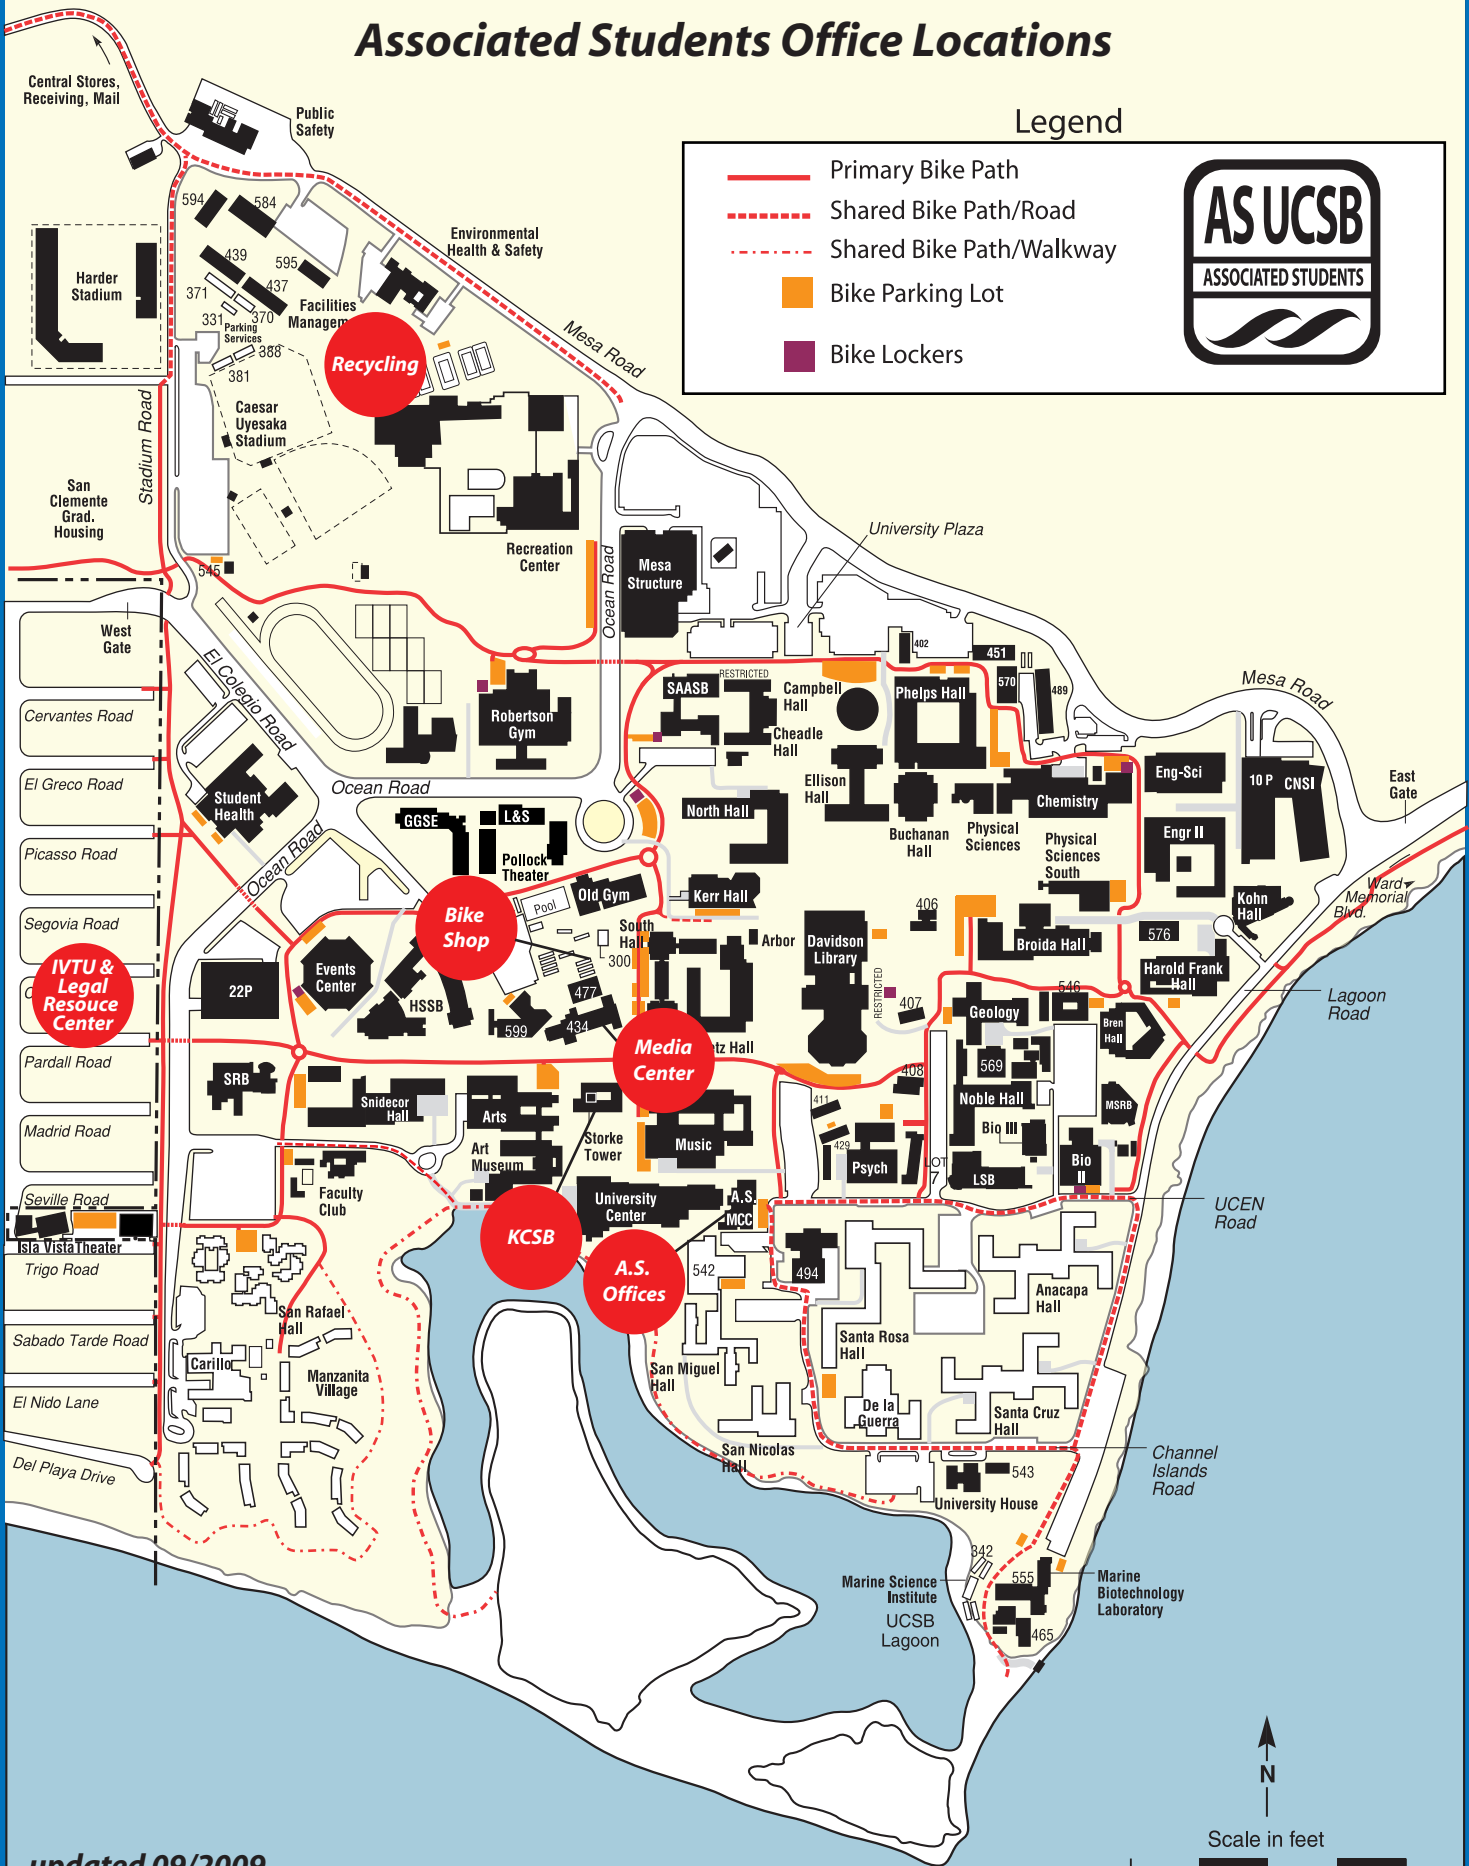

# University of California, Santa Barbara

## Associated Students Office Locations

### Legend

-  Primary Bike Path
-  Shared Bike Path/Road
-  Shared Bike Path/Walkway
-  Bike Parking Lot
-  Bike Lockers

updated 09/2009